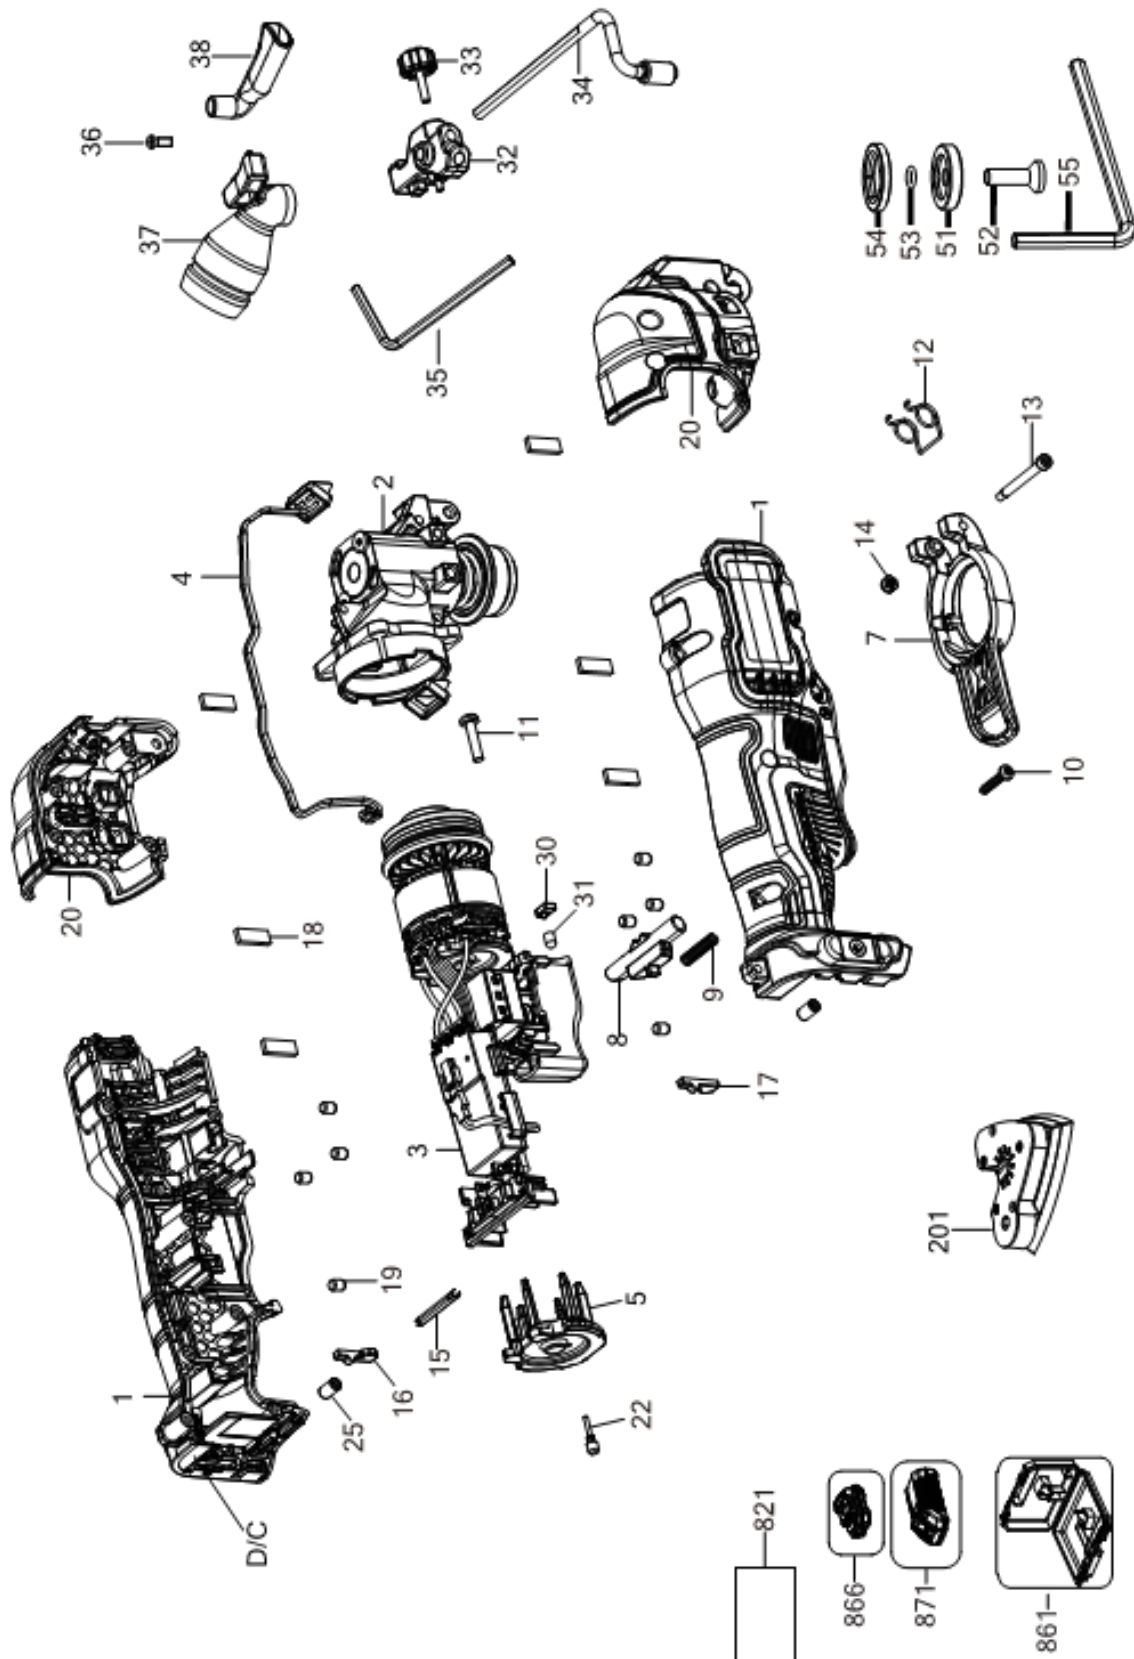

DCS353D2 OSCILLATING TOOL 1

Parts List DCS353D2 OSCILLATING TOOL 1

Item	Part Number	Qty	Part Description	General Description	Other Info	Repair Inst	Markets
1	NA027525	1	HOUSING SA			No	QW
2	NA049504	1	SPINDLE SA			No	QW
3	NA049525	1	MOTOR & SWITCH SA			No	QW
4	NA004292	1	LED KIT			No	QW
5	N804246	1	ADAPTOR			No	QW
7	NA006403	1	CLAMP			No	QW
8	N864268	1	LOCK BUTTON			No	QW
9	N868646	1	SPRING			No	QW
10	N463678	11	SCREW			No	QW
11	330019-03	4	SCREW			No	QW
12	N140357	1	SPRING			No	QW
13	N175484	1	SCREW			No	QW
14	N243985	1	NUT			No	QW
15	NA147989	1	PLATE			No	QW
16	N845324	1	BUMPER			No	QW
17	N845325	1	BUMPER			No	QW
18	N896431	1	RUBBER			No	QW
19	90621610	8	PLUG			No	QW
20	NA027526	1	HEAD SA			No	QW
22	N593131	1	PLUG			No	QW
25	N890694	2	PIN			No	QW
30	N907696	1	SPRING GUIDE			No	QW
31	326467-00	1	DETENT			No	QW
32	N275350	1	BLOCK SA			No	QW
33	N278801	1	KNOB SA			No	QW
34	N275341	1	DEPTH STOP			No	QW
35	N285879	1	HEX KEY			No	QW
36	N291362	1	SCREW			No	QW
37	N277679	1	DUST PORT			No	QW
38	N278060	1	DUST PORT			No	QW
51	90583886	1	OUTER FLANGE			No	QW
52	90583887	1	SCREW			No	QW

Parts List DCS353D2 OSCILLATING TOOL 1

Item	Part Number	Qty	Part Description	General Description	Other Info	Repair Inst	Markets
53	90583888	1	RING			No	QW
54	N440293	1	FLANGE			No	QW
55	90584745	1	WRENCH SPECIAL			No	QW
201	N271240	1	PLATEN			No	QW
821	NA027458	1	RATING LABEL			No	QW
861	N279261	1	KITBOX	DWST1-17807		No	QW
866	N394620	2	BATTERY 10.8V - 2.0AH - 21.6WH	DCB127-XJ		No	QW
871	NA373501	1	CHARGER	DCB1102-QW		No	QW